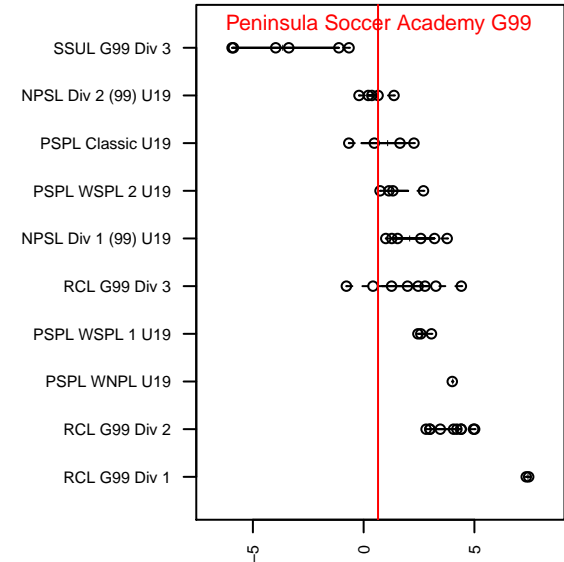

# Peninsula Soccer Academy G99

, WA  
G99 total strength=1344  
attack=5.75 defense=7.56  
fall league = NPSL Div 2 (99) U19

alt names used:  
Peninsula Soccer Academy G99

Venues played:  
2017 NPSL Division 2 (99) U19

**Peninsula Soccer Academy G99**  
Dots are actual minus expected GF (blue circles) and GA (red triangles).  
Blue line is smoothed change in attack strength. Red is smoothed change in defense strength.

**attack and defense variance (black dot)  
relative to other teams  
and top 10 in region**

**attack and defense rating  
relative to others at age  
and all opponents in last 13 months**

**Performance relative to 13 month average**